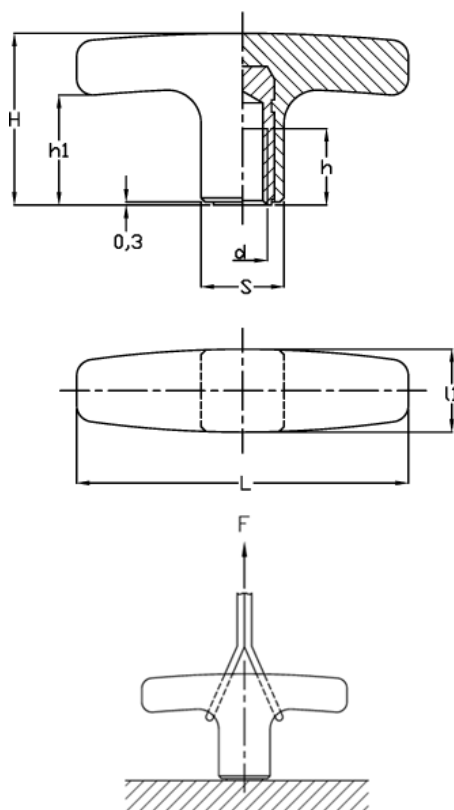

Article number: 2304032426  
Description: Handle 32426  
L.652/40 B-M6, Black

## Measures

d 6H = M6  
F (N) = 2500  
h = 16  
H = 30  
h1 = 20.0  
L = 40  
l1 = 13  
S = 13x13